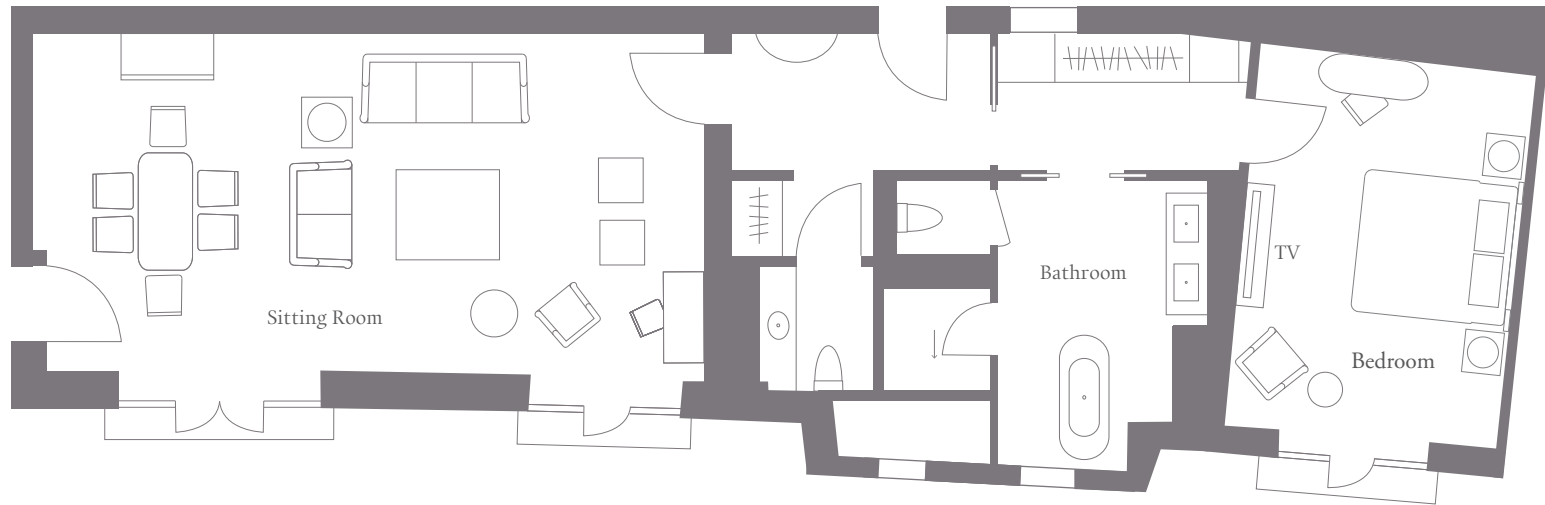

# THE DORCHESTER

Hyde Park Suite

107m<sup>2</sup> / 1151ft<sup>2</sup>

View of Hyde Park