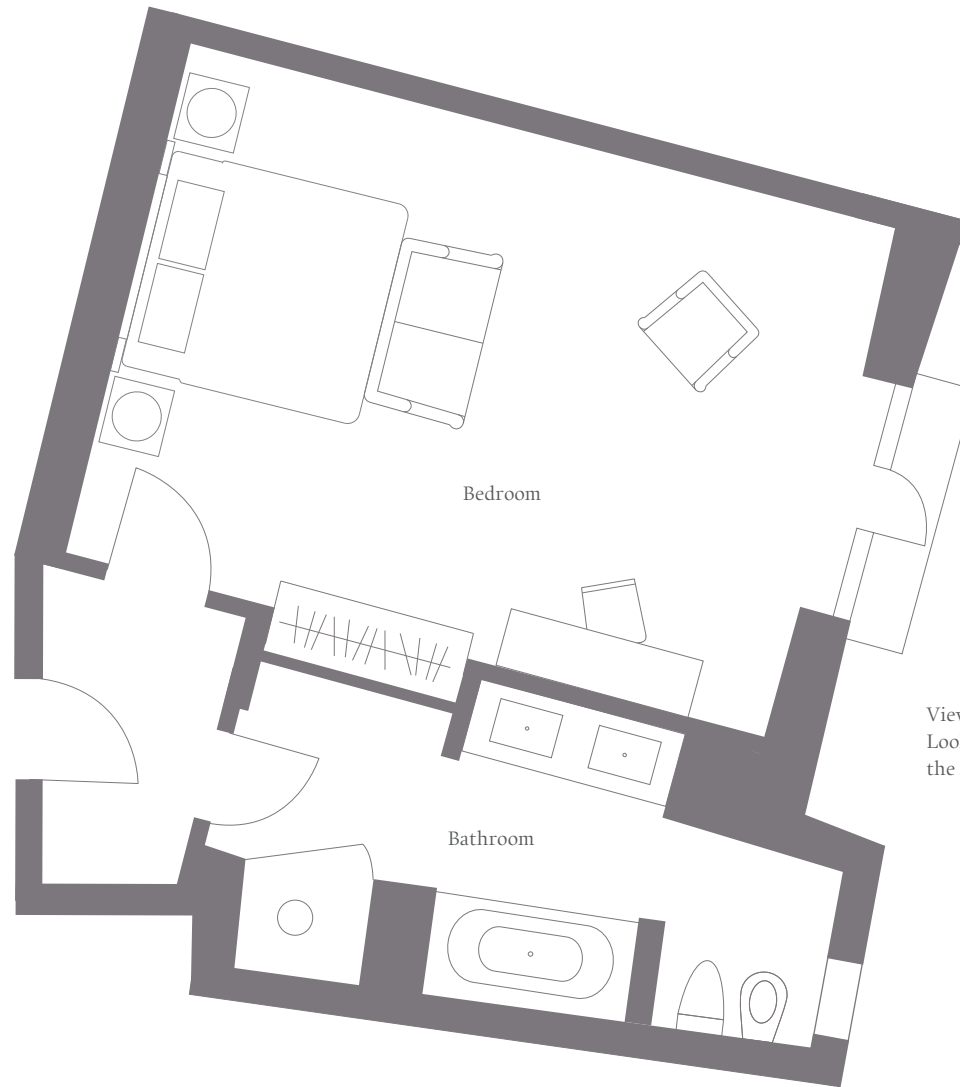

# THE DORCHESTER

## Executive Park View Room

49m<sup>2</sup> / 527ft<sup>2</sup>

View over the hotel's forecourt and garden.  
Looking down Park Lane and therefore including  
the south west corner of Hyde Park.